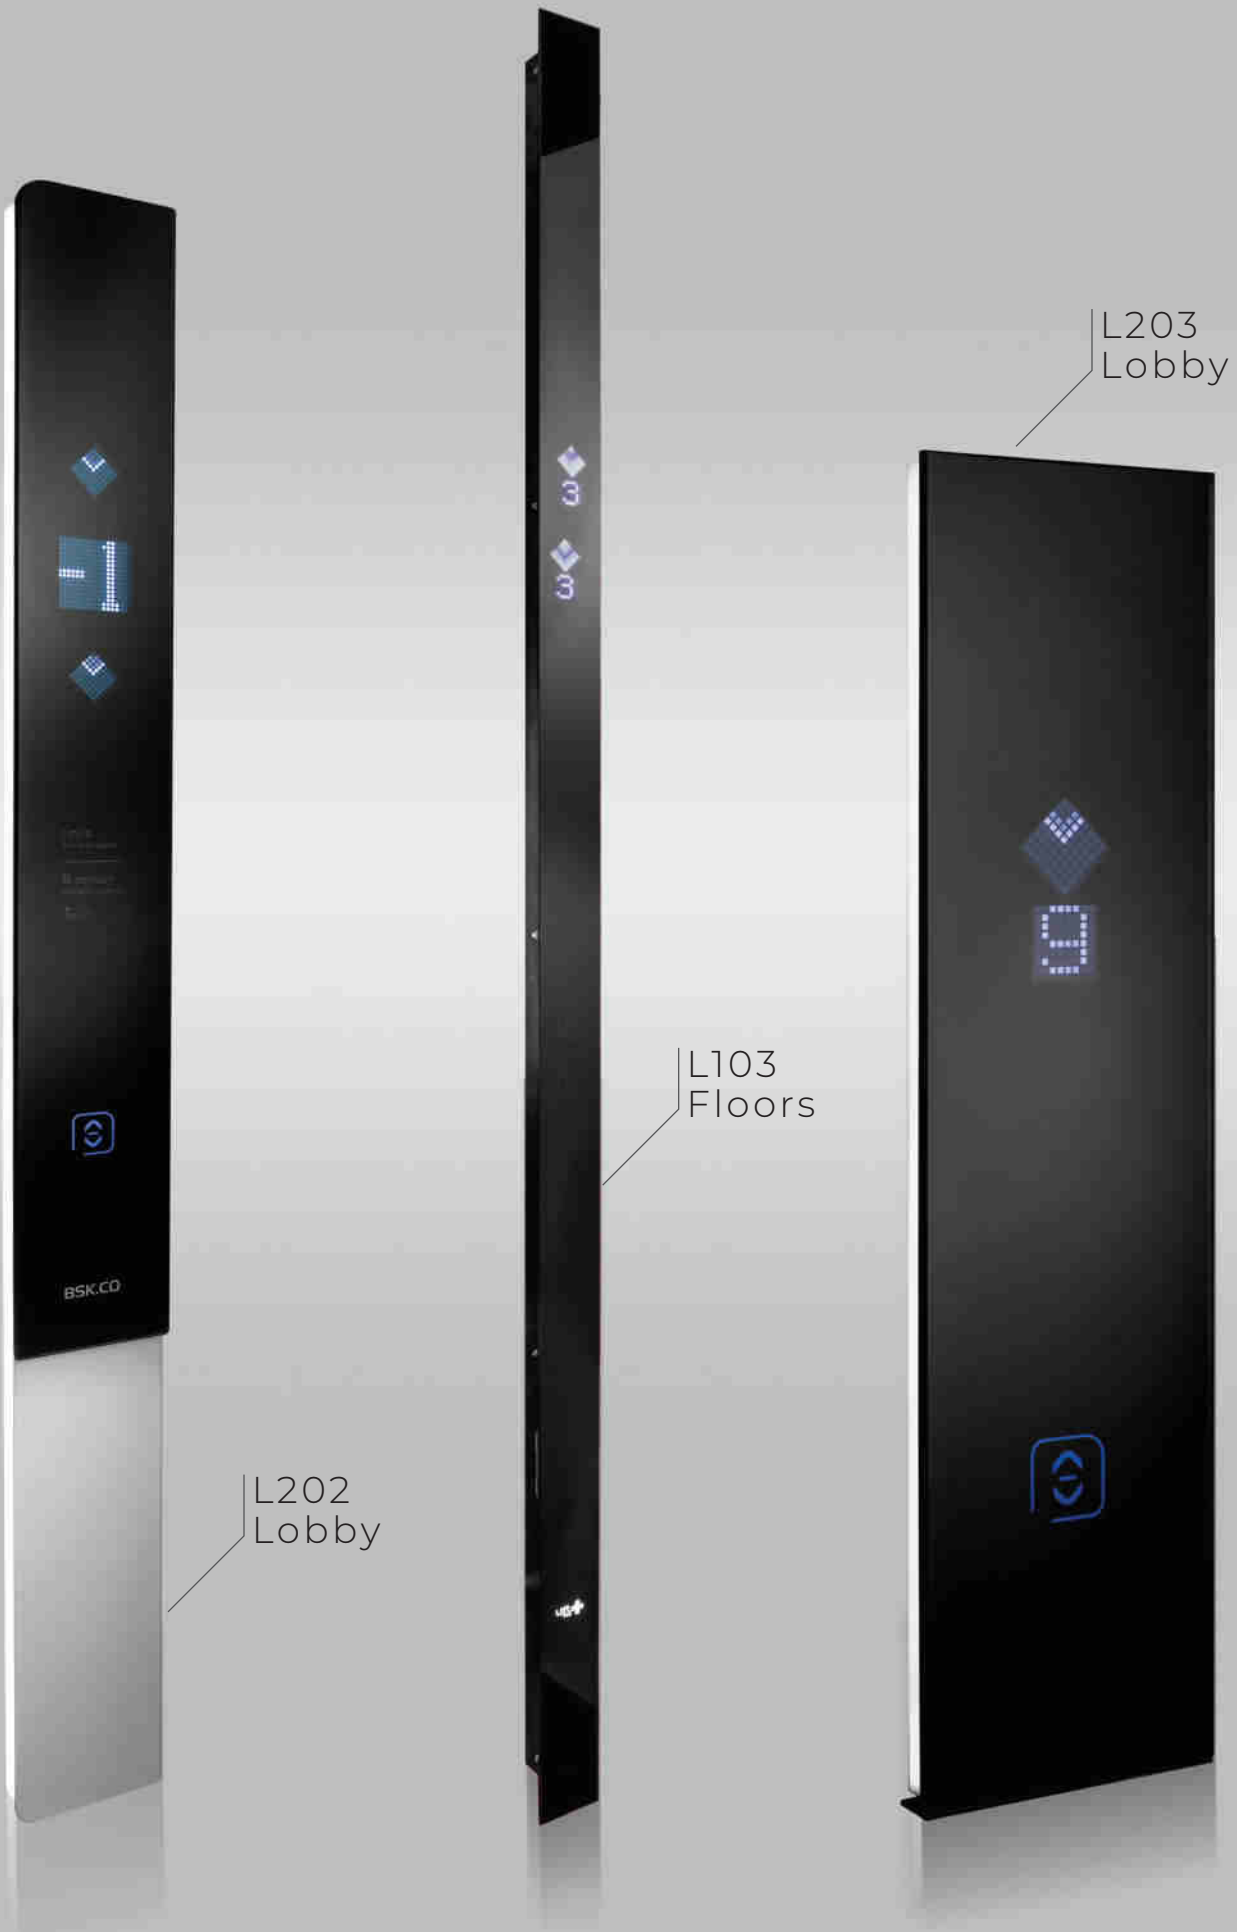

Automatic Assembly Line of
Electronic Boards by SMT
Method, Surface Installation

Harmonious
& Beautiful

CABIN PLUS

MANUFACTURER
OF LIFT
OPERATING
PANELS شستی و پانل
Elevator Buttons

L104
Lobby

L104
Floors

L202
Floors